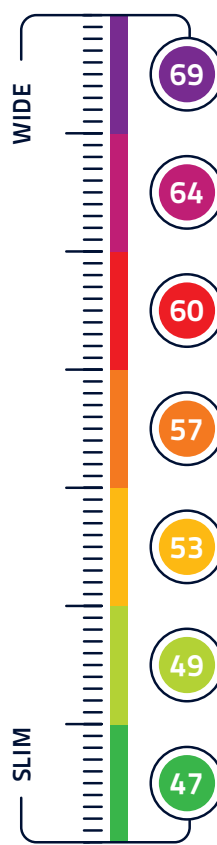

Note: To find your perfect MY.SIZE condom the **circumference** of your penis is important, not its length.

Tip: If you like a closer or wider fit, try one condom size bigger or smaller. It is most important though that the condom doesn't slip off or restrict you!